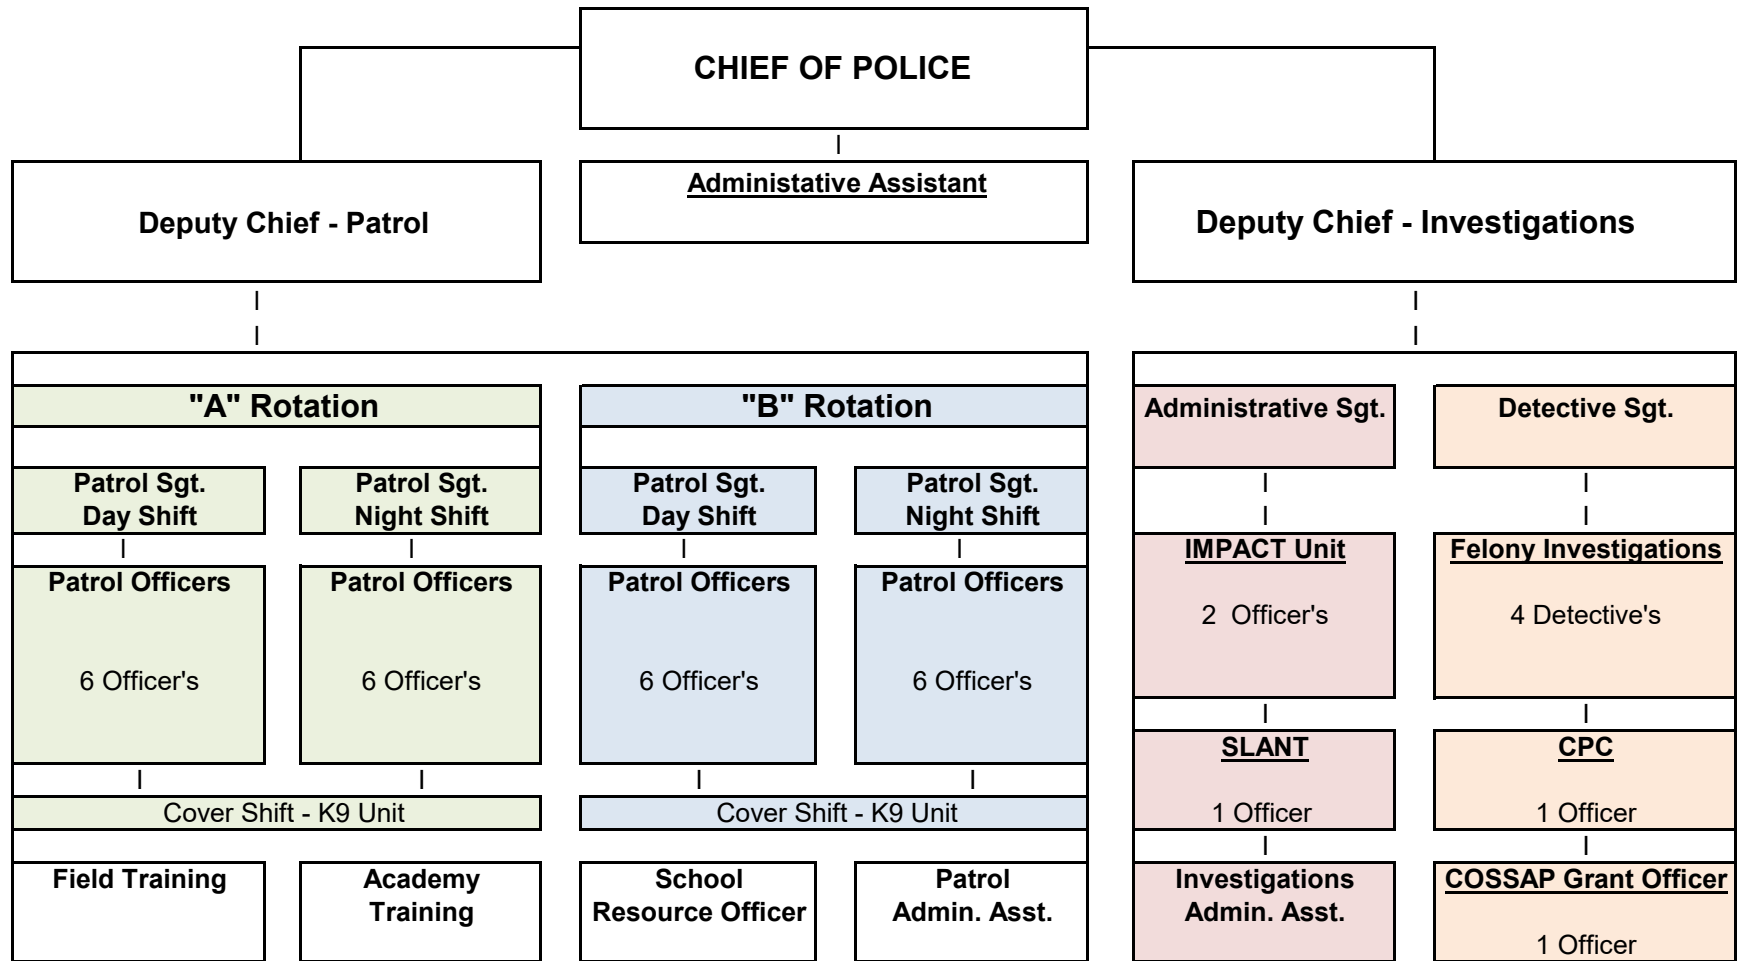

BELVIDERE POLICE DEPARTMENT ORGANIZATIONAL CHART

44 Authorized Officers:

Chief, 2 DC's, 6 Sergeants, 26 Patrol Officers, 4 Detectives, 2 IMPACT, 1 SLANT, SRO, Community Policing Coordinator, Community Law Enforcement Officer; 3 Civilian Employees