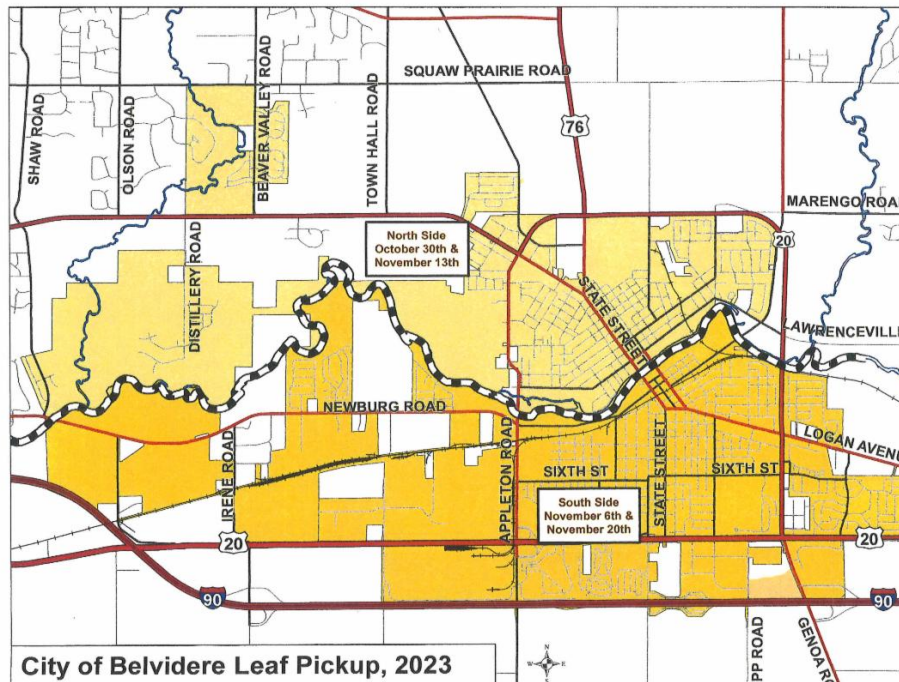

Water Department New Hours

City of Belvidere Water Department office hours are now 8:00am to 5:00pm.

2023 LEAF COLLECTION

DEAR RESIDENT/HOMEOWNER:

The City of Belvidere's annual city-wide leaf collection program this year begins the week of October 30th. For this collection program, the City will be divided in two sections, north and south of the river with City Street Department employees collecting leaves according to the schedule shown on the map below. In order to provide the most efficient service and least inconvenience to you, please follow these guidelines:

- DO:** Have all leaves placed on the terrace, at the curb or along the edge of pavement for non-curbed streets, by 7:00AM Monday on the dates shown for your side of town.
- DO:** The City can only vacuum leaves within three feet of the edge of the pavement. Please make sure that all leaves to be collected are within three feet of the pavement edge or curb.
- DON'T:** Place any other material for collection other than leaves. The City can vacuum leaves only. No grass clippings, branches or twigs.
- DON'T:** Park cars within 30' of the leaves to be collected or the City will not be able to reach the leaves with the vacuum truck and trailer. Inaccessible leaf piles will be collected at the next scheduled date.
- DON'T:** Place leaves along alleys. Collection will only be along city streets and not alleys.